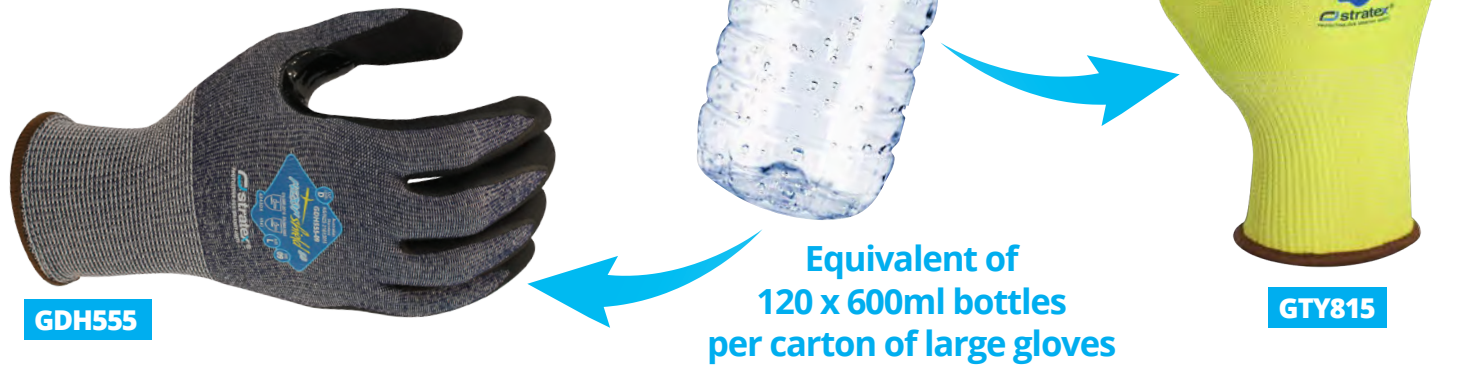

ABOUT

Cut 5 Safety Gloves made from recycled PET plastic

When work involves cutting and sharp objects, you can't go past a good pair of cut resistant safety gloves. Advancements in technology and materials have helped safety gloves evolve to provide even greater protection against cuts, abrasions and impacts. What's more they can achieve all this whilst maintaining feel and comfort.

You might be surprised to learn that our top-selling cut resistant safety gloves are made from recycled materials. Our cut level 5 Razorshield and Toledoshield safety gloves are made from recycled high performance polyethylene (HPPE) yarn. This yarn can be woven into material that offers high resistance to cuts and abrasions. And now for the interesting part - the HPPE in our Razorshield and Toledoshield gloves are made using recycled PET bottles!

The equivalent of one 600ml bottle goes into each pair of large gloves, equating 120 bottles for every carton.

So the next time you enjoy a beverage from a PET bottle, know that one day you could end up wearing it!

TO ORDER

Code	Description	Size	Pack	Carton
GDH555-07	Razorshield Cut 5D Safety Glove	Small	12 Pairs	120 Pairs
GDH555-08	Razorshield Cut 5D Safety Glove	Medium	12 Pairs	120 Pairs
GDH555-09	Razorshield Cut 5D Safety Glove	Large	12 Pairs	120 Pairs
GDH555-10	Razorshield Cut 5D Safety Glove	X-Large	12 Pairs	120 Pairs
GDH555-11	Razorshield Cut 5D Safety Glove	XX-Large	12 Pairs	120 Pairs
GFF777-07	Razorshield Cut 5F Safety Glove - Double Dipped	Small	12 Pairs	120 Pairs
GFF777-08	Razorshield Cut 5F Safety Glove - Double Dipped	Medium	12 Pairs	120 Pairs
GFF777-09	Razorshield Cut 5F Safety Glove - Double Dipped	Large	12 Pairs	120 Pairs
GFF777-10	Razorshield Cut 5F Safety Glove - Double Dipped	X-Large	12 Pairs	120 Pairs
GFF777-11	Razorshield Cut 5F Safety Glove - Double Dipped	XX-Large	12 Pairs	120 Pairs
GTY815-07	Toleoshield Cut 5D Safety Glove - Hi-Vis	Small	12 Pairs	120 Pairs
GTY815-08	Toleoshield Cut 5D Safety Glove - Hi-Vis	Medium	12 Pairs	120 Pairs
GTY815-09	Toleoshield Cut 5D Safety Glove - Hi-Vis	Large	12 Pairs	120 Pairs
GTY815-10	Toleoshield Cut 5D Safety Glove - Hi-Vis	X-Large	12 Pairs	120 Pairs
GTY815-11	Toleoshield Cut 5D Safety Glove - Hi-Vis	XX-Large	12 Pairs	120 Pairs